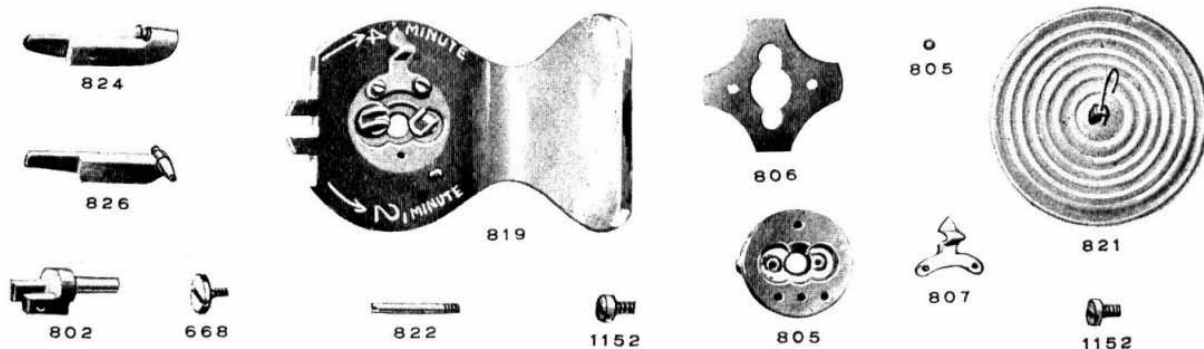

EDISON RECORDER AND EDISON REPRODUCERS

EDISON RECORDER

EDISON REPRODUCER, MODEL "C"

EDISON REPRODUCER, MODEL "H"

EDISON REPRODUCER, MODEL "K"

REPRODUCERS AND PARTS

<u>Number</u>	<u>Item</u>	<u>Price</u>
<u>Edison Model C (2-Minute)</u>		
90R	Reproducer - Original (Rebuilt)	\$ 170.00
91R	Reproducer - High Quality Reproduction	140.00
100R	Top Housing	50.00
208R	Diaphragm Gaskets (set of 2)	.75
209R	Diaphragm Washer	2.00
211R	Diaphragm Clamping Ring	4.50
214R	Diaphragm Link	.25
215R	Stylus Bar Shoulder Screw	3.50
218R	Limit Loop Screw	3.00
219R	Hinge Block Screw	2.50
220R	Hinge Block	9.00
223R	Paper Gasket (not available)	--
224R	Paper Gasket (not available)	--
225R	Diaphragm	5.50
226R	Sapphire Stylus	N/A
227R	Stylus Bar and Stylus	40.00
228R	Stylus Bar Only	N/A
229R	Weight	45.00
<u>Edison Model H Reproducer (4-Minute)</u>		
92R	Reproducer - Original (Rebuilt)	170.00
93R	Reproducer - High Quality Reproduction	140.00
100R	Top Housing	50.00
208R	Diaphragm Gaskets (set of 2)	.75
209R	Diaphragm Washer	1.00
211R	Diaphragm Clamping Ring	4.50
215R	Stylus Bar Shoulder Screw	3.50
218R	Limit Loop Screw	3.00
219R	Hinge Block Screw	2.50
220R	Hinge Block	9.00
225R	Diaphragm	5.50
635R	Stylus Bar and Stylus	40.00
636R	Sapphire Stylus Only	N/A
637R	Stylus Bar Only	N/A
663R	Diaphragm Link	.25
674R	Weight	45.00