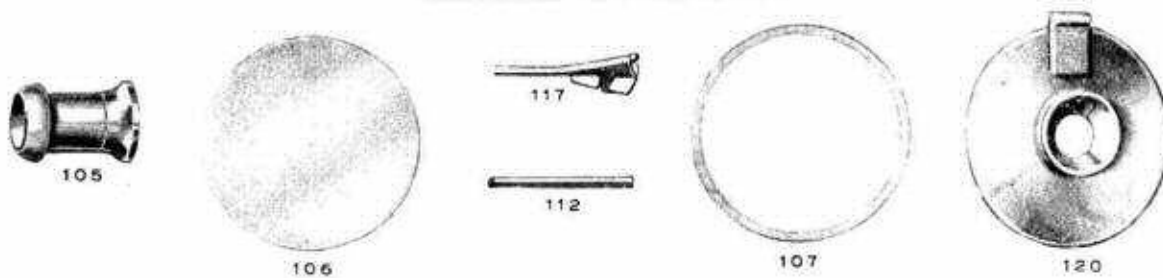

EDISON RECORDER AND EDISON REPRODUCERS

EDISON RECORDER

EDISON REPRODUCER, MODEL "C"

EDISON REPRODUCER, MODEL "H"

EDISON REPRODUCER, MODEL "K"

REPRODUCERS AND PARTS

<u>Number</u>	<u>Item</u>	<u>Price</u>
<u>Edison Model C (2-Minute)</u>		
90R	Reproducer - Original (Rebuilt)	\$ 185.00
91R	Reproducer – High Quality Reproduction	150.00
100R	Top Housing	70.00
208R	Diaphragm Gaskets (set of 2)	.75
209R	Diaphragm Washer	2.00
211R	Diaphragm Clamping Ring	4.50
214R	Diaphragm Link	.50
215R	Stylus Bar Shoulder Screw	3.50
218R	Limit Loop Screw	3.00
219R	Hinge Block Screw	2.50
220R	Hinge Block	9.00
223R	Paper Gasket (not available)	--
224R	Paper Gasket (not available)	--
225R	Diaphragm	5.50
226R	Sapphire Stylus	N/A
227R	Stylus Bar and Stylus	52.50
228R	Stylus Bar Only	N/A
229R	Weight	45.00
<u>Edison Model H Reproducer (4-Minute)</u>		
92R	Reproducer - Original (Rebuilt)	185.00
93R	Reproducer - High Quality Reproduction	150.00
100R	Top Housing	70.00
208R	Diaphragm Gaskets (set of 2)	.75
209R	Diaphragm Washer	1.00
211R	Diaphragm Clamping Ring	4.50
215R	Stylus Bar Shoulder Screw	3.50
218R	Limit Loop Screw	3.00
219R	Hinge Block Screw	2.50
220R	Hinge Block	9.00
225R	Diaphragm	5.50
635R	Stylus Bar and Stylus	52.50
636R	Sapphire Stylus Only	N/A
637R	Stylus Bar Only	N/A
663R	Diaphragm Link	.50
674R	Weight	45.00