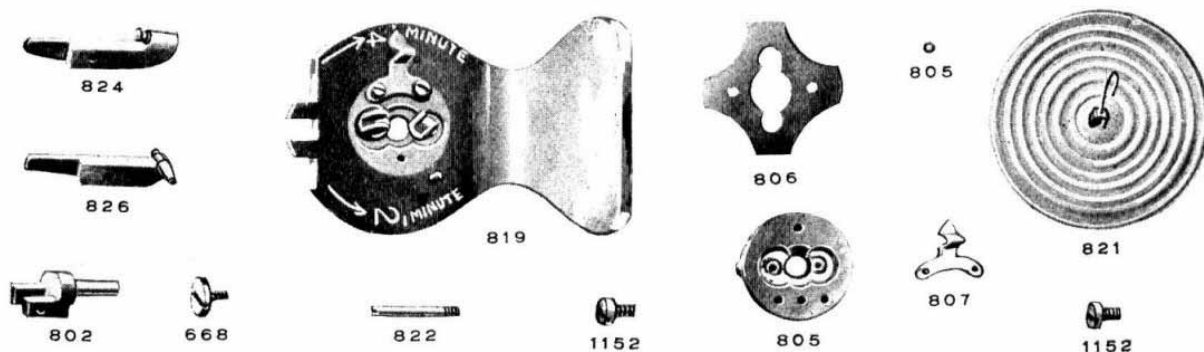

EDISON RECORDER AND EDISON REPRODUCERS

EDISON RECORDER

EDISON REPRODUCER, MODEL "C"

EDISON REPRODUCER, MODEL "H"

EDISON REPRODUCER, MODEL "K"

REPRODUCERS AND PARTS

<u>Number</u>	<u>Item</u>	<u>Price</u>
<u>Edison Model C (2-Minute)</u>		
90R	Reproducer - Original (Rebuilt)	\$ 170.00
91R	Reproducer – High Quality Reproduction	140.00
100R	Top Housing	50.00
208R	Diaphragm Gaskets (set of 2)	.75
209R	Diaphragm Washer	2.00
211R	Diaphragm Clamping Ring	4.50
214R	Diaphragm Link	.25
215R	Stylus Bar Shoulder Screw	3.50
218R	Limit Loop Screw	3.00
219R	Hinge Block Screw	2.50
220R	Hinge Block	9.00
223R	Paper Gasket (not available)	--
224R	Paper Gasket (not available)	--
225R	Diaphragm	5.50
226R	Sapphire Stylus	N/A
227R	Stylus Bar and Stylus	45.00
228R	Stylus Bar Only	N/A
229R	Weight	45.00
<u>Edison Model H Reproducer (4-Minute)</u>		
92R	Reproducer - Original (Rebuilt)	170.00
93R	Reproducer - High Quality Reproduction	140.00
100R	Top Housing	50.00
208R	Diaphragm Gaskets (set of 2)	.75
209R	Diaphragm Washer	1.00
211R	Diaphragm Clamping Ring	4.50
215R	Stylus Bar Shoulder Screw	3.50
218R	Limit Loop Screw	3.00
219R	Hinge Block Screw	2.50
220R	Hinge Block	9.00
225R	Diaphragm	5.50
635R	Stylus Bar and Stylus	45.00
636R	Sapphire Stylus Only	N/A
637R	Stylus Bar Only	N/A
663R	Diaphragm Link	.25
674R	Weight	45.00