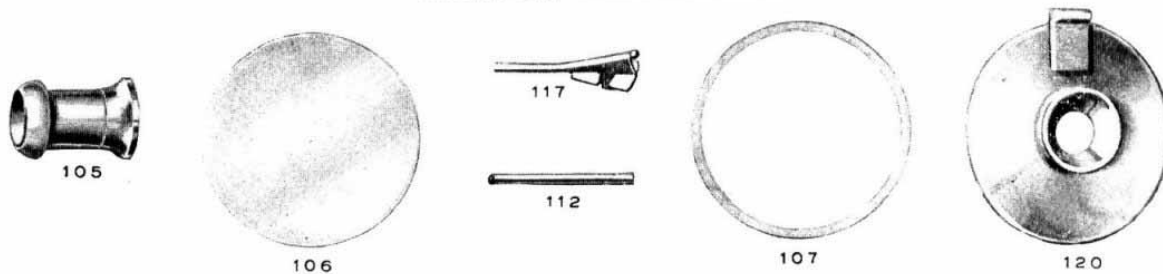

EDISON RECORDER AND EDISON REPRODUCERS

EDISON RECORDER

EDISON REPRODUCER, MODEL "C"

EDISON REPRODUCER, MODEL "H"

EDISON REPRODUCER, MODEL "K"

REPRODUCERS AND PARTS

<u>Number</u>	<u>Item</u>	<u>Price</u>
<u>Edison Model C (2-Minute)</u>		
90R	Reproducer - Original (Rebuilt)	\$ 170.00
91R	Reproducer - High Quality Reproduction	140.00
100R	Top Housing	50.00
208R	Diaphragm Gaskets (set of 2)	.75
209R	Diaphragm Washer	2.00
211R	Diaphragm Clamping Ring	4.50
214R	Diaphragm Link	.25
215R	Stylus Bar Shoulder Screw	3.50
218R	Limit Loop Screw	3.00
219R	Hinge Block Screw	2.50
220R	Hinge Block	9.00
223R	Paper Gasket (not available)	--
224R	Paper Gasket (not available)	--
225R	Diaphragm	5.50
226R	Sapphire Stylus	N/A
227R	Stylus Bar and Stylus	40.00
228R	Stylus Bar Only	N/A
229R	Weight	45.00
<u>Edison Model H Reproducer (4-Minute)</u>		
92R	Reproducer - Original (Rebuilt)	170.00
93R	Reproducer - High Quality Reproduction	140.00
100R	Top Housing	50.00
208R	Diaphragm Gaskets (set of 2)	.75
209R	Diaphragm Washer	1.00
211R	Diaphragm Clamping Ring	4.50
215R	Stylus Bar Shoulder Screw	3.50
218R	Limit Loop Screw	3.00
219R	Hinge Block Screw	2.50
220R	Hinge Block	9.00
225R	Diaphragm	5.50
635R	Stylus Bar and Stylus	40.00
636R	Sapphire Stylus Only	N/A
637R	Stylus Bar Only	N/A
663R	Diaphragm Link	.25
674R	Weight	45.00