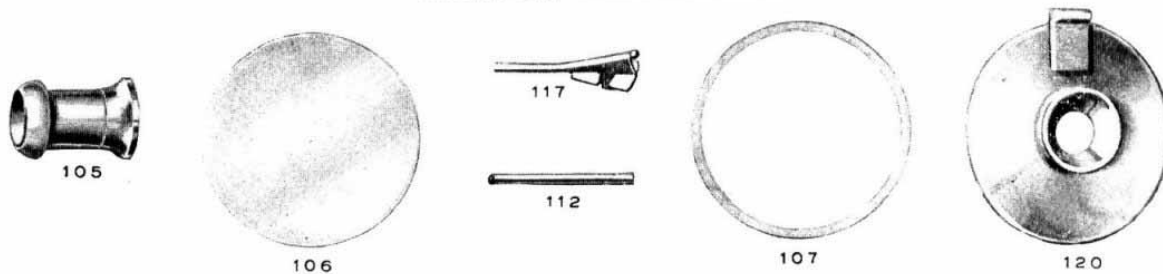

EDISON RECORDER AND EDISON REPRODUCERS

EDISON RECORDER

EDISON REPRODUCER, MODEL "C"

EDISON REPRODUCER, MODEL "H"

EDISON REPRODUCER, MODEL "K"

REPRODUCERS AND PARTS

<u>Number</u>	<u>Item</u>	<u>Price</u>
<u>Edison Model C (2-Minute)</u>		
90R	Reproducer - Original (Rebuilt)	\$ 170.00
91R	Reproducer – High Quality Reproduction	140.00
100R	Top Housing	50.00
208R	Diaphragm Gaskets (set of 2)	.75
209R	Diaphragm Washer	2.00
211R	Diaphragm Clamping Ring	4.50
214R	Diaphragm Link	.25
215R	Stylus Bar Shoulder Screw	3.50
218R	Limit Loop Screw	3.00
219R	Hinge Block Screw	2.50
220R	Hinge Block	9.00
223R	Paper Gasket (not available)	--
224R	Paper Gasket (not available)	--
225R	Diaphragm	5.50
226R	Sapphire Stylus	N/A
227R	Stylus Bar and Stylus	45.00
228R	Stylus Bar Only	N/A
229R	Weight	45.00
<u>Edison Model H Reproducer (4-Minute)</u>		
92R	Reproducer - Original (Rebuilt)	170.00
93R	Reproducer - High Quality Reproduction	140.00
100R	Top Housing	50.00
208R	Diaphragm Gaskets (set of 2)	.75
209R	Diaphragm Washer	1.00
211R	Diaphragm Clamping Ring	4.50
215R	Stylus Bar Shoulder Screw	3.50
218R	Limit Loop Screw	3.00
219R	Hinge Block Screw	2.50
220R	Hinge Block	9.00
225R	Diaphragm	5.50
635R	Stylus Bar and Stylus	45.00
636R	Sapphire Stylus Only	N/A
637R	Stylus Bar Only	N/A
663R	Diaphragm Link	.25
674R	Weight	45.00