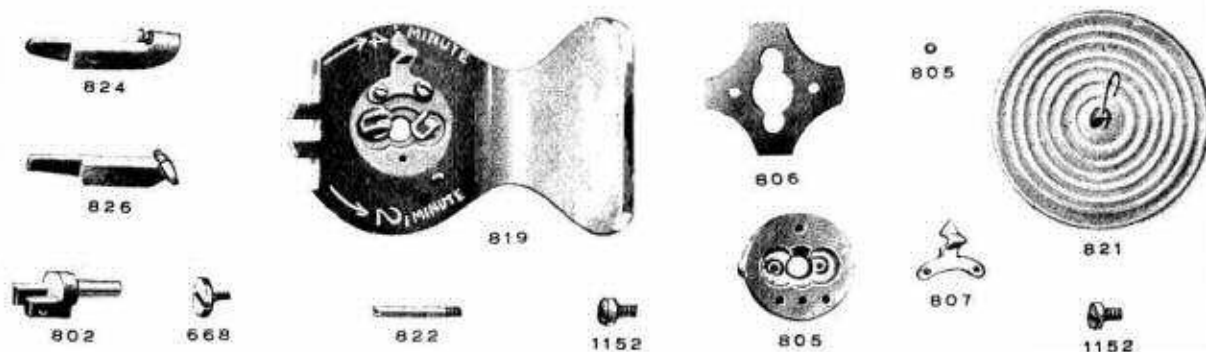

EDISON RECORDER AND EDISON REPRODUCERS

EDISON RECORDER

EDISON REPRODUCER, MODEL "C"

EDISON REPRODUCER, MODEL "H"

EDISON REPRODUCER, MODEL "K"

REPRODUCERS AND PARTS

<u>Number</u>	<u>Item</u>	<u>Price</u>
<u>Edison Model C (2-Minute)</u>		
90R	Reproducer - Original (Rebuilt)	\$ 185.00
91R	Reproducer – High Quality Reproduction	150.00
100R	Top Housing	70.00
208R	Diaphragm Gaskets (set of 2)	.75
209R	Diaphragm Washer	2.00
211R	Diaphragm Clamping Ring	4.50
214R	Diaphragm Link	.50
215R	Stylus Bar Shoulder Screw	3.50
218R	Limit Loop Screw	3.00
219R	Hinge Block Screw	2.50
220R	Hinge Block	9.00
223R	Paper Gasket (not available)	--
224R	Paper Gasket (not available)	--
225R	Diaphragm	5.50
226R	Sapphire Stylus	N/A
227R	Stylus Bar and Stylus	52.50
228R	Stylus Bar Only	N/A
229R	Weight	45.00
<u>Edison Model H Reproducer (4-Minute)</u>		
92R	Reproducer - Original (Rebuilt)	185.00
93R	Reproducer - High Quality Reproduction	150.00
100R	Top Housing	70.00
208R	Diaphragm Gaskets (set of 2)	.75
209R	Diaphragm Washer	1.00
211R	Diaphragm Clamping Ring	4.50
215R	Stylus Bar Shoulder Screw	3.50
218R	Limit Loop Screw	3.00
219R	Hinge Block Screw	2.50
220R	Hinge Block	9.00
225R	Diaphragm	5.50
635R	Stylus Bar and Stylus	52.50
636R	Sapphire Stylus Only	N/A
637R	Stylus Bar Only	N/A
663R	Diaphragm Link	.50
674R	Weight	45.00