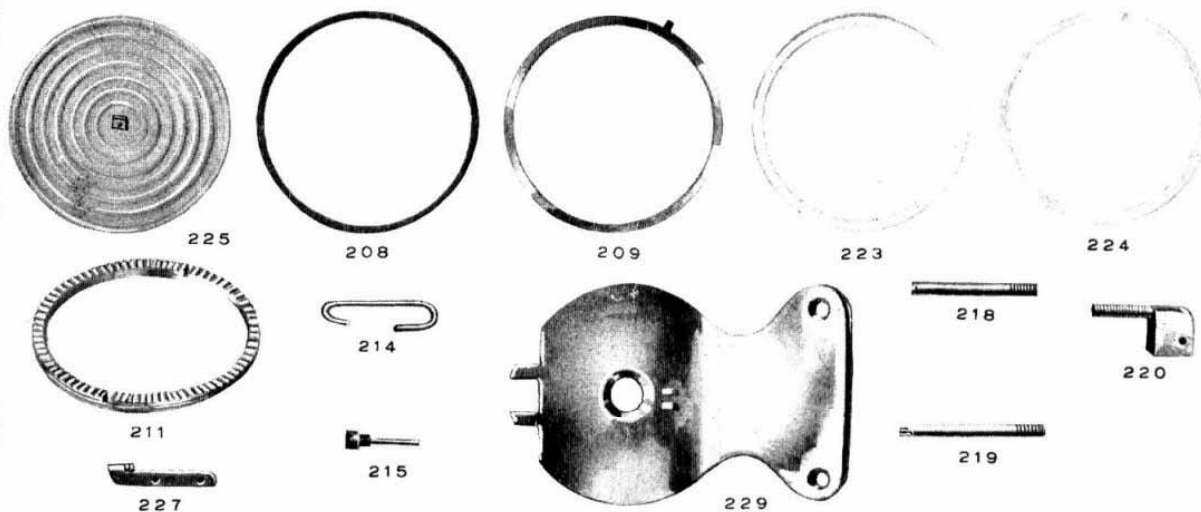

EDISON RECORDER AND EDISON REPRODUCERS

EDISON RECORDER

EDISON REPRODUCER, MODEL "C"

EDISON REPRODUCER, MODEL "H"

EDISON REPRODUCER, MODEL "K"

REPRODUCERS AND PARTS

<u>Number</u>	<u>Item</u>	<u>Price</u>
<u>Edison Model C (2-Minute)</u>		
90R	Reproducer - Original (Rebuilt)	\$ 170.00
91R	Reproducer – High Quality Reproduction	140.00
100R	Top Housing	50.00
208R	Diaphragm Gaskets (set of 2)	.75
209R	Diaphragm Washer	2.00
211R	Diaphragm Clamping Ring	4.50
214R	Diaphragm Link	.25
215R	Stylus Bar Shoulder Screw	3.50
218R	Limit Loop Screw	3.00
219R	Hinge Block Screw	2.50
220R	Hinge Block	9.00
223R	Paper Gasket (not available)	--
224R	Paper Gasket (not available)	--
225R	Diaphragm	5.50
226R	Sapphire Stylus	N/A
227R	Stylus Bar and Stylus	45.00
228R	Stylus Bar Only	N/A
229R	Weight	45.00
<u>Edison Model H Reproducer (4-Minute)</u>		
92R	Reproducer - Original (Rebuilt)	170.00
93R	Reproducer - High Quality Reproduction	140.00
100R	Top Housing	50.00
208R	Diaphragm Gaskets (set of 2)	.75
209R	Diaphragm Washer	1.00
211R	Diaphragm Clamping Ring	4.50
215R	Stylus Bar Shoulder Screw	3.50
218R	Limit Loop Screw	3.00
219R	Hinge Block Screw	2.50
220R	Hinge Block	9.00
225R	Diaphragm	5.50
635R	Stylus Bar and Stylus	45.00
636R	Sapphire Stylus Only	N/A
637R	Stylus Bar Only	N/A
663R	Diaphragm Link	.25
674R	Weight	45.00