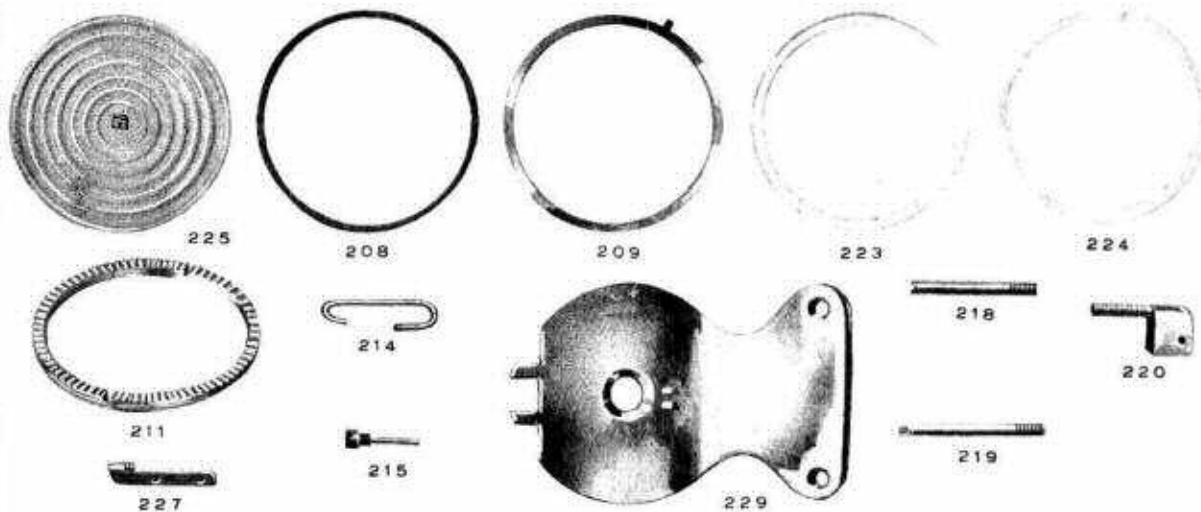

EDISON RECORDER AND EDISON REPRODUCERS

EDISON RECORDER

EDISON REPRODUCER, MODEL "C"

EDISON REPRODUCER, MODEL "H"

EDISON REPRODUCER, MODEL "K"

REPRODUCERS AND PARTS

<u>Number</u>	<u>Item</u>	<u>Price</u>
<u>Edison Model C (2-Minute)</u>		
90R	Reproducer - Original (Rebuilt)	\$ 185.00
91R	Reproducer – High Quality Reproduction	150.00
100R	Top Housing	70.00
208R	Diaphragm Gaskets (set of 2)	.75
209R	Diaphragm Washer	2.00
211R	Diaphragm Clamping Ring	4.50
214R	Diaphragm Link	.50
215R	Stylus Bar Shoulder Screw	3.50
218R	Limit Loop Screw	3.00
219R	Hinge Block Screw	2.50
220R	Hinge Block	9.00
223R	Paper Gasket (not available)	--
224R	Paper Gasket (not available)	--
225R	Diaphragm	5.50
226R	Sapphire Stylus	N/A
227R	Stylus Bar and Stylus	52.50
228R	Stylus Bar Only	N/A
229R	Weight	45.00
<u>Edison Model H Reproducer (4-Minute)</u>		
92R	Reproducer - Original (Rebuilt)	185.00
93R	Reproducer - High Quality Reproduction	150.00
100R	Top Housing	70.00
208R	Diaphragm Gaskets (set of 2)	.75
209R	Diaphragm Washer	1.00
211R	Diaphragm Clamping Ring	4.50
215R	Stylus Bar Shoulder Screw	3.50
218R	Limit Loop Screw	3.00
219R	Hinge Block Screw	2.50
220R	Hinge Block	9.00
225R	Diaphragm	5.50
635R	Stylus Bar and Stylus	52.50
636R	Sapphire Stylus Only	N/A
637R	Stylus Bar Only	N/A
663R	Diaphragm Link	.50
674R	Weight	45.00