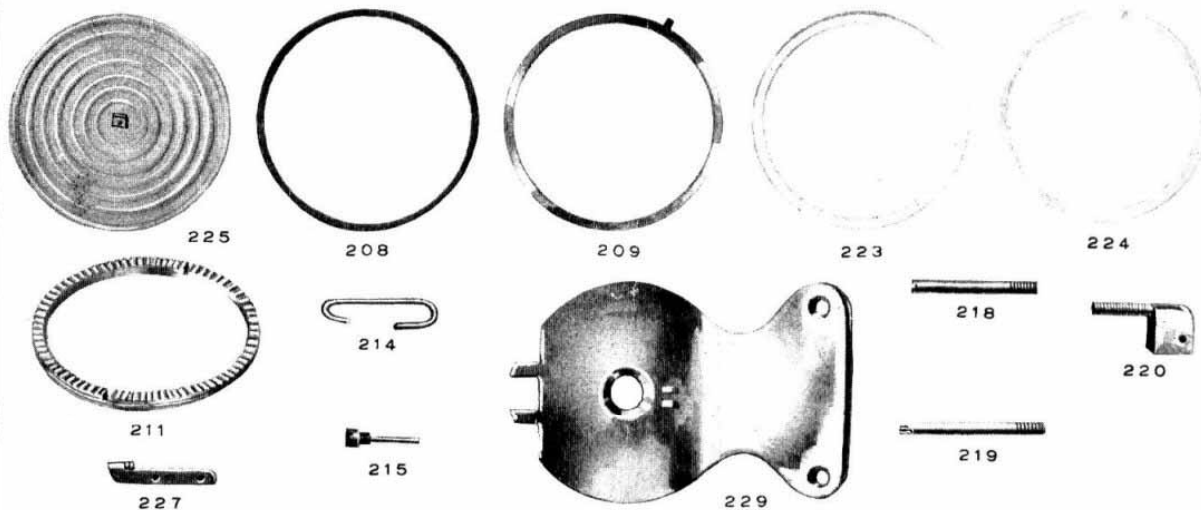

EDISON RECORDER AND EDISON REPRODUCERS

EDISON RECORDER

EDISON REPRODUCER, MODEL "C"

EDISON REPRODUCER, MODEL "H"

EDISON REPRODUCER, MODEL "K"

REPRODUCERS AND PARTS

<u>Number</u>	<u>Item</u>	<u>Price</u>
<u>Edison Model C (2-Minute)</u>		
90R	Reproducer - Original (Rebuilt)	\$ 170.00
91R	Reproducer - High Quality Reproduction	140.00
100R	Top Housing	50.00
208R	Diaphragm Gaskets (set of 2)	.75
209R	Diaphragm Washer	2.00
211R	Diaphragm Clamping Ring	4.50
214R	Diaphragm Link	.25
215R	Stylus Bar Shoulder Screw	3.50
218R	Limit Loop Screw	3.00
219R	Hinge Block Screw	2.50
220R	Hinge Block	9.00
223R	Paper Gasket (not available)	--
224R	Paper Gasket (not available)	--
225R	Diaphragm	5.50
226R	Sapphire Stylus	N/A
227R	Stylus Bar and Stylus	40.00
228R	Stylus Bar Only	N/A
229R	Weight	45.00
<u>Edison Model H Reproducer (4-Minute)</u>		
92R	Reproducer - Original (Rebuilt)	170.00
93R	Reproducer - High Quality Reproduction	140.00
100R	Top Housing	50.00
208R	Diaphragm Gaskets (set of 2)	.75
209R	Diaphragm Washer	1.00
211R	Diaphragm Clamping Ring	4.50
215R	Stylus Bar Shoulder Screw	3.50
218R	Limit Loop Screw	3.00
219R	Hinge Block Screw	2.50
220R	Hinge Block	9.00
225R	Diaphragm	5.50
635R	Stylus Bar and Stylus	40.00
636R	Sapphire Stylus Only	N/A
637R	Stylus Bar Only	N/A
663R	Diaphragm Link	.25
674R	Weight	45.00